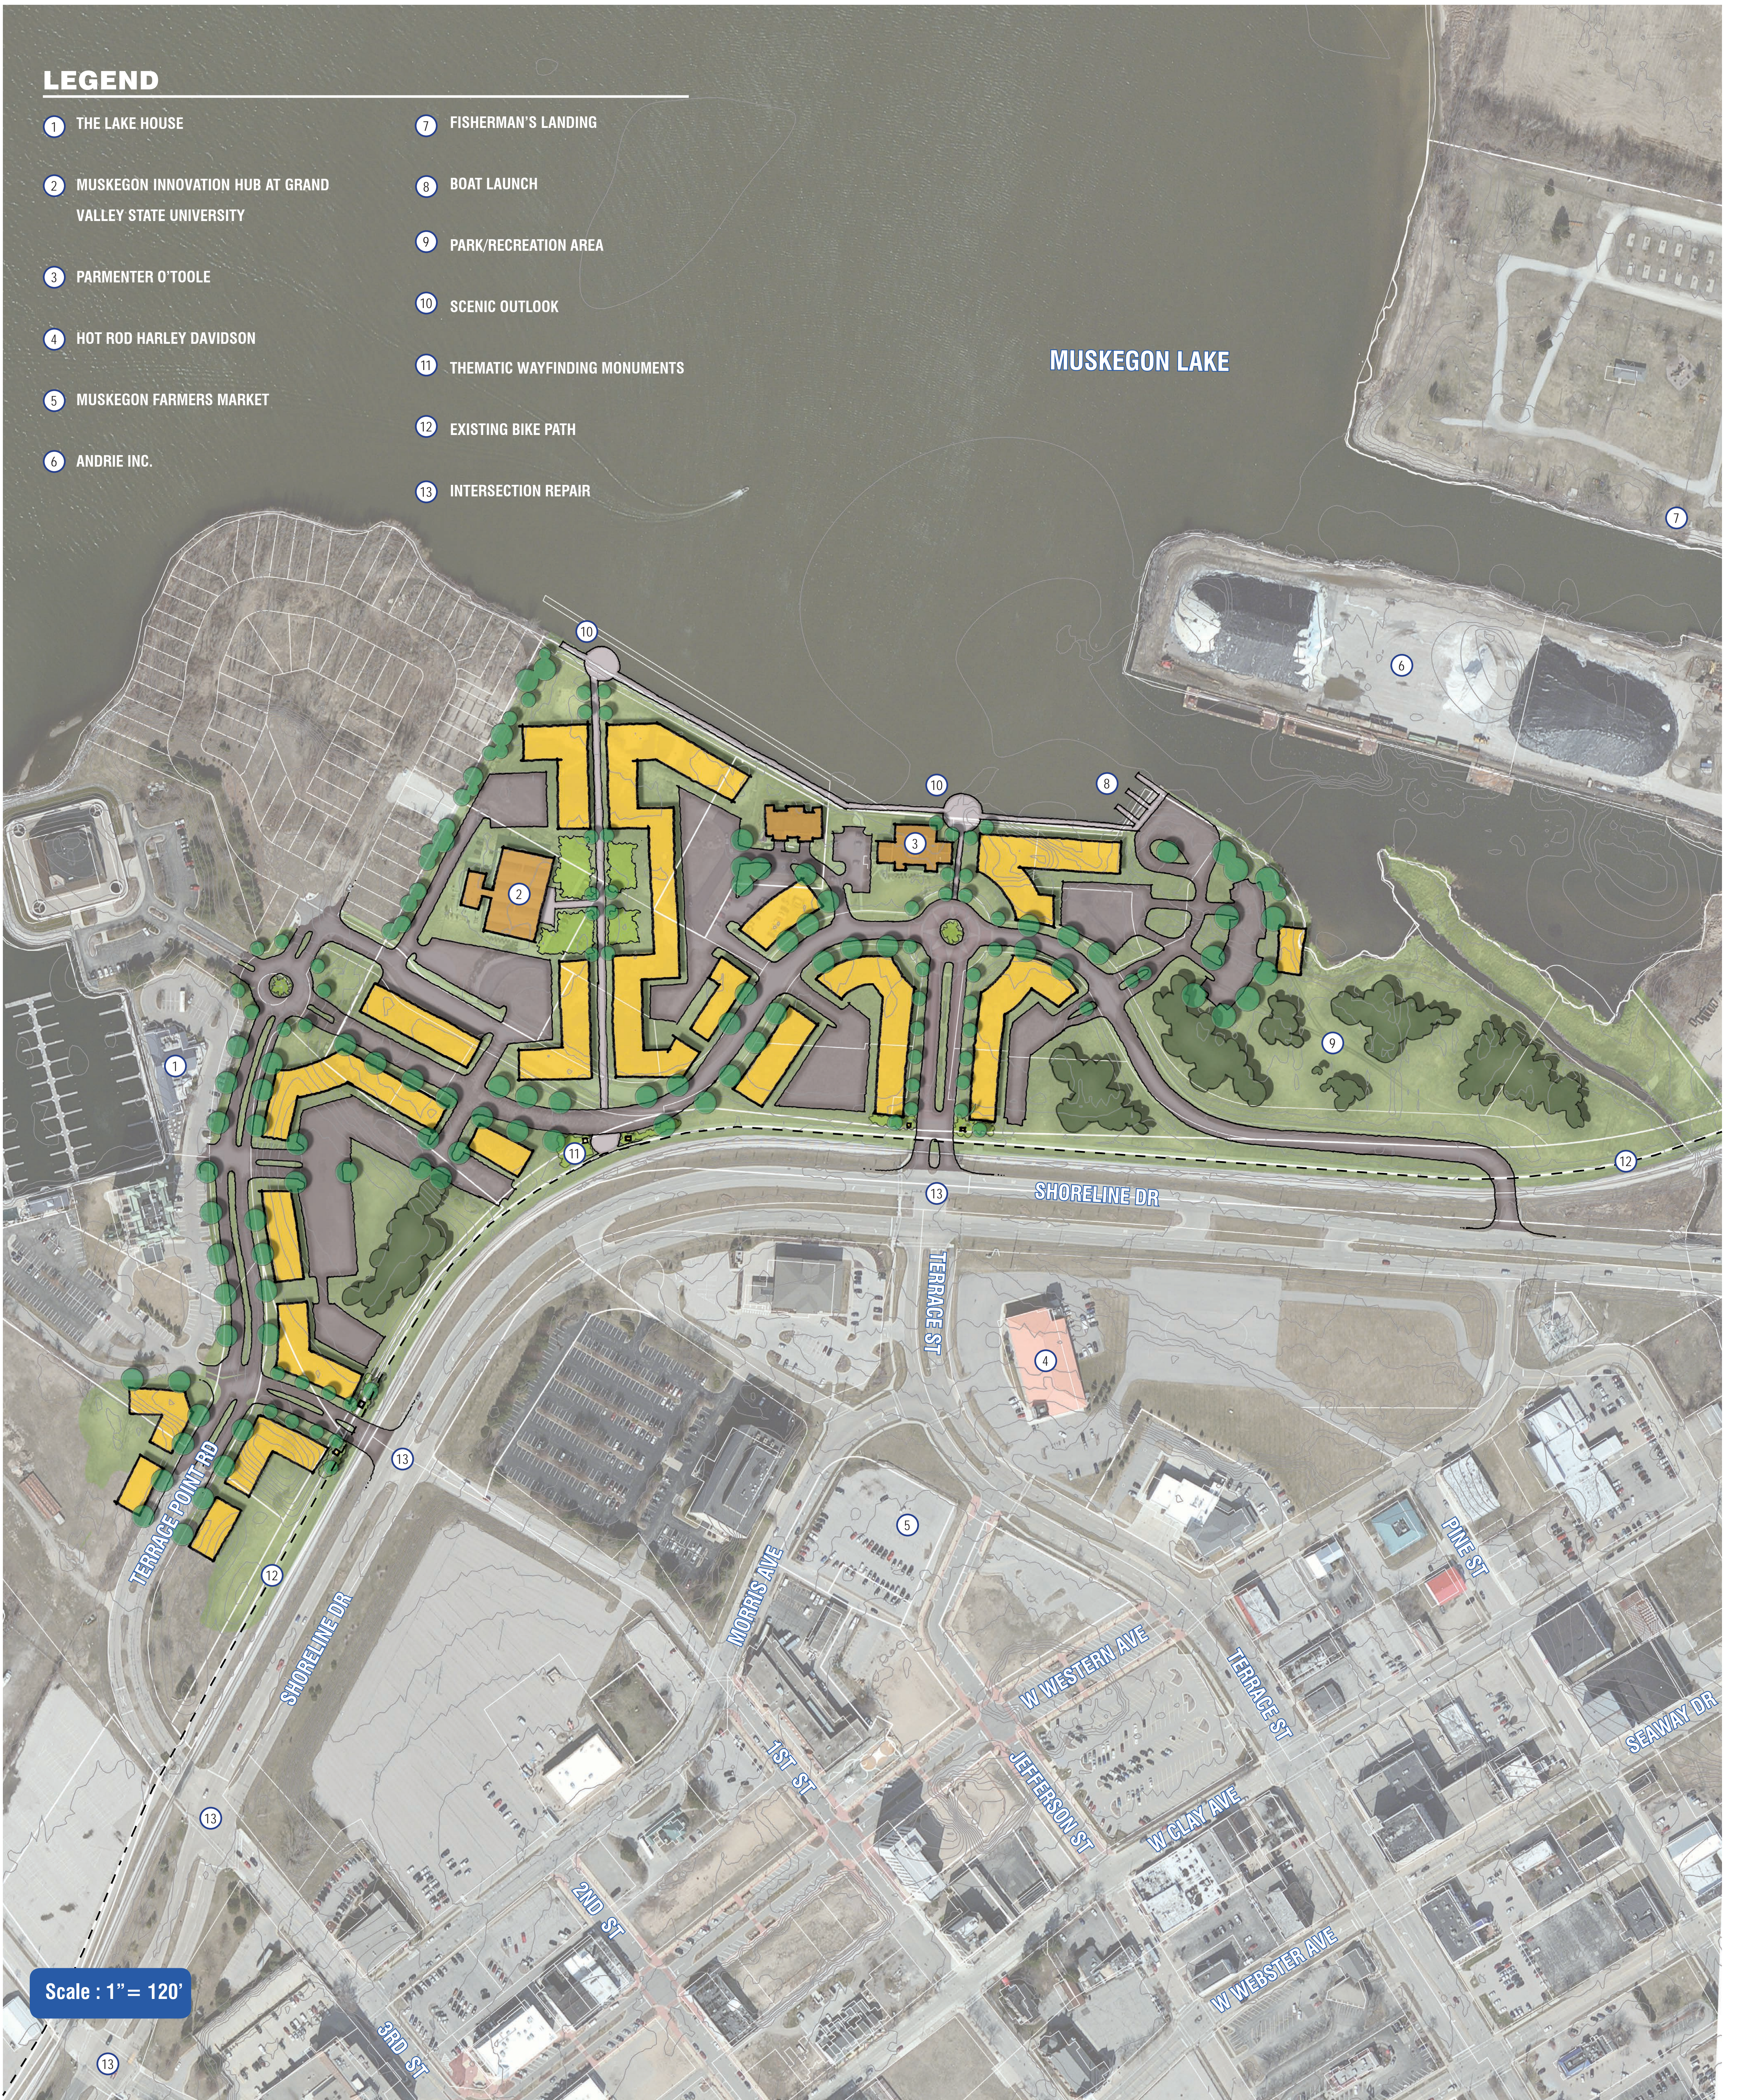

CENTRAL WATERFRONT DISTRICT TERRACE POINT ACTIVITY CENTER

MAP KEY

Scale : 1" = 120'

CENTRAL WATERFRONT DISTRICT TERRACE POINT ACTIVITY CENTER

MAP KEY

LEGEND

- 1 THE LAKE HOUSE
- 2 MUSKEGON INNOVATION HUB AT GRAND VALLEY STATE UNIVERSITY
- 3 PARMENTER O'TOOLE
- 4 HOT ROD HARLEY DAVIDSON
- 5 MUSKEGON FARMERS MARKET
- 6 ANDRIE INC.
- 7 FISHERMAN'S LANDING
- 8 BOAT LAUNCH
- 9 PARK/RECREATION AREA
- 10 SCENIC OUTLOOK
- 11 THEMATIC WAYFINDING MONUMENTS
- 12 EXISTING BIKE PATH
- 13 INTERSECTION REPAIR

Scale : 1" = 120'